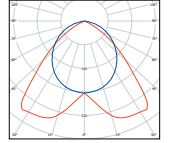

Avant Symmetric

OMS direct T5 linear fluorescent luminaire with symmetrical aluminium reflector

Silver

L 1250 W 143 H 120	1x28/54W T5	LOR 86% (28W) LOR 87% (54W)	500473
L 1550 W 143 H 120	1x35/49/80W T5	LOR 84% (35W) LOR 96% (49W) LOR 79% (80W)	500478
L 1250 W 143 H 120	2x28/54W T5	LOR 83% (28W) LOR 76% (54W)	500498
L 1550 W 143 H 120	2x35/49/80W T5	LOR 82% (35W) LOR 95% (49W)	500503