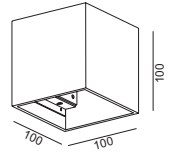

Type A

Box III

Wever & Ducre interior halogen surface mounted wall light

Silver / Brushed Aluminium / Black Structured / White Structured

H 100 W 100 D 100

75W H-Pin G9

15202 (silver)

15302 (br alum)

15402 (white)

15502 (black)

Box Insert I

Box Insert II

Box Insert SBL

Box Insert Blue