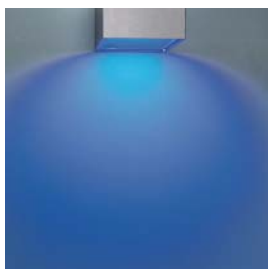

Type     A

**Box V**

Wever & Ducré interior MH surface mounted wall light

Silver

H 120 W 120 D 120

70W HCI-TC G8.5

15204

Box Insert I

Box Insert II

Box Insert SBL

Box Insert Blue