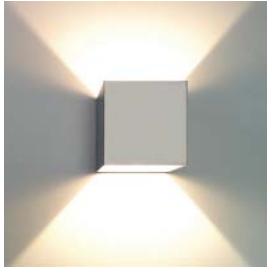

Type     A

**Box V**

Wever & Ducré interior MH surface mounted wall light

Silver

H 120 W 120 D 120

70W HCI-TC G8.5

15204

Box Insert I

Box Insert II

Box Insert SBL

Box Insert Blue