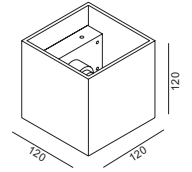

Type     A

**Box V**

Wever & Ducré interior MH surface mounted wall light

Silver

H 120 W 120 D 120

70W HCI-TC G8.5

15204

Box Insert I

Box Insert II

Box Insert SBL

Box Insert Blue