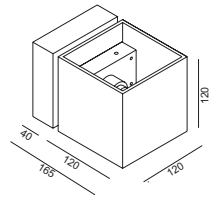

Type    A

**Box VI**

Wever & Ducre interior MH surface mounted wall light with integral ballast

Silver

H 120 W 120 D 165

35W HCI-TC G8.5

15205

Box Insert I

Box Insert II

Box Insert SBL

Box Insert Blue