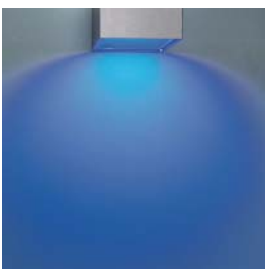

Type    A

**Box VI**

Wever & Ducre interior MH surface mounted wall light with integral ballast

Silver

H 120 W 120 D 165

35W HCI-TC G8.5

15205

Box Insert I

Box Insert II

Box Insert SBL

Box Insert Blue