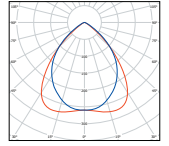

Classic ASN PAR MAT-V

OMS surface mounted T5 luminaire with Matt louvre

White

L 1250 W 173 D 84	1x28/54W T5	LOR 49% (28W)	503108
L 1550 W 173 D 84	1x35/49/80W T5	LOR 49% (35W)	503113
L 1250 W 290 D 84	2x28/54W T5	LOR 48% (28W)	503143
L 1550 W 290 D 84	2x35/49/80W T5	LOR 45% (35W) LOR 59% (49W) LOR 52% (80W)	503148