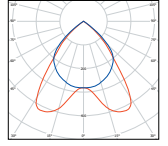

Type A

Classic ASN PAR-V

OMS surface mounted T5 luminaire with PAR-V polished louvre

White

L 1250 W 173 D 84	1x28/54W T5	LOR 57% (28W)	503518
		LOR 70% (54W)	
L 1550 W 173 D 84	1x35/49/80W T5	LOR 56% (35W)	503523
L 1250 W 290 D 84	2x28/54W T5	LOR 58% (28W)	503553
L 1550 W 290 D 84	2x35/49/80W T5	LOR 51% (35W)	503558
		LOR 58% (80W)	