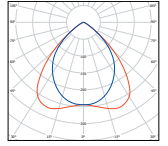

Type A

Classic ASN PAR-V

OMS surface mounted T5 luminaire with PAR-V polished louvre

White

L 615 W 615 D 62	4x14/24W T5	LOR 56% (14W)	503658
L 615 W 615 D 62	3x14W/24 T5	LOR 52% (24W)	503678

503658