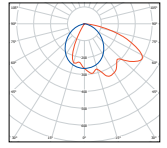

Type   A

Classic Asymmetric

OMS surface mounted asymmetric T5 Luminaire with aluminium reflector

White

Polished Reflector

L 1235 W 180 D 85	1x28/54W T5	LOR 78% (28W)	502738
L 1545 W 180 D 85	1x35/49/80W T5	LOR 70% (35W)	502743

Matt Reflector

L 1235 W 180 D 85	1x28/54W T5	502783
L 1545 W 180 D 85	1x35/49/80W T5	502788

502738