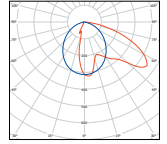

502738

502743