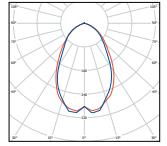

Maxi Core Recessed

Unilamp square IP65 recessed downlight with impact resistant clear safety tempered glass

Black / Graphite / Dark Grey / Aluminium Silver / White

L 192	W 192	D 273	□ 150	26W TC-D G24d-3	7322-7-3-424
L 192	W 192	D 273	□ 150	32W TC-TE GX24q-3	7322-7-3-437
L 192	W 192	D 273	□ 150	70W HCI-T G12	7322-7-3-752