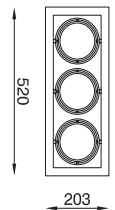

Type A

DS111-D1

Concept 12V square recessed tilt downlight

Silver + Black

L 230 W 203 D 93 □ 201x155 100W AR111 G53

DS111-D1

DS111-D2

Concept 12V twin rectangular recessed tilt downlight

Silver + Black

L 375 W 203 D 93 □ 346x155 2x100W AR111 G53

DS111-D2

DS111-D3

Concept 12V triple rectangular recessed tilt downlight

Silver + Black

L 520 W 203 D 93 □ 490x155 3x100W AR111 G53

DS111-D3

DS111-D4

Concept 12V quadruple rectangular recessed tilt downlight

Silver + Black

L 666 W 203 D 93 □ 636x155 4x100W AR111 G53

DS111-D4

DS111-D4SQ

Concept 12V quadruple rectangular recessed tilt downlight

Silver + Black

L 420 W 420 D 93 □ 367x367 4x100W AR111 G53

DS111-D4SQ