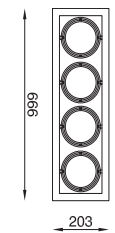

Type A

DS111-D1

Concept 12V square recessed tilt downlight

Silver + Black

L 230 W 203 D 93 □ 201x155 100W AR111 G53

DS111-D1

DS111-D2

Concept 12V twin rectangular recessed tilt downlight

Silver + Black

L 375 W 203 D 93 □ 346x155 2x100W AR111 G53

DS111-D2

DS111-D3

Concept 12V triple rectangular recessed tilt downlight

Silver + Black

L 520 W 203 D 93 □ 490x155 3x100W AR111 G53

DS111-D3

DS111-D4

Concept 12V quadruple rectangular recessed tilt downlight

Silver + Black

L 666 W 203 D 93 □ 636x155 4x100W AR111 G53

DS111-D4

DS111-D4SQ

Concept 12V quadruple rectangular recessed tilt downlight

Silver + Black

L 420 W 420 D 93 □ 367x367 4x100W AR111 G53

DS111-D4SQ