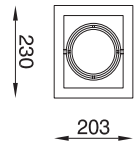

Type A

DS111-D1

Concept 12V square recessed tilt downlight

Silver + Black

L 230 W 203 D 93 □ 201x155 100W AR111 G53

DS111-D1

DS111-D2

Concept 12V twin rectangular recessed tilt downlight

Silver + Black

L 375 W 203 D 93 □ 346x155 2x100W AR111 G53

DS111-D2

DS111-D3

Concept 12V triple rectangular recessed tilt downlight

Silver + Black

L 520 W 203 D 93 □ 490x155 3x100W AR111 G53

DS111-D3

DS111-D4

Concept 12V quadruple rectangular recessed tilt downlight

Silver + Black

L 666 W 203 D 93 □ 636x155 4x100W AR111 G53

DS111-D4

DS111-D4SQ

Concept 12V quadruple rectangular recessed tilt downlight

Silver + Black

L 420 W 420 D 93 □ 367x367 4x100W AR111 G53

DS111-D4SQ