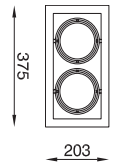

Type A

DS111-D1

Concept 12V square recessed tilt downlight

Silver + Black

L 230 W 203 D 93 □ 201x155 100W AR111 G53

DS111-D1

DS111-D2

Concept 12V twin rectangular recessed tilt downlight

Silver + Black

L 375 W 203 D 93 □ 346x155 2x100W AR111 G53

DS111-D2

DS111-D3

Concept 12V triple rectangular recessed tilt downlight

Silver + Black

L 520 W 203 D 93 □ 490x155 3x100W AR111 G53

DS111-D3

DS111-D4

Concept 12V quadruple rectangular recessed tilt downlight

Silver + Black

L 666 W 203 D 93 □ 636x155 4x100W AR111 G53

DS111-D4

DS111-D4SQ

Concept 12V quadruple rectangular recessed tilt downlight

Silver + Black

L 420 W 420 D 93 □ 367x367 4x100W AR111 G53

DS111-D4SQ