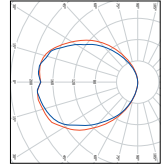

Dot Round

Unilamp round IP55 recessed wall light with high impact resistant prismatic polycarbonate lens

Black / Graphite / Dark Grey / Aluminium Silver / White

Ø 95 D 64

10W G4 Halostar

6014-0-2-291

*Body in high pressure die-cast aluminium
Comes with installation block*