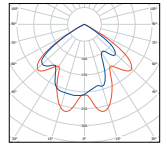

Type A

Downlight 211

OMS 230V recessed downlight with polished reflector and low loss or electronic control gear

White

Ø 230 D 126	⌀205	2x18W GX24d-2 TC-D	LOR 68%	504700
Ø 230 D 126	⌀205	2x26W GX24d-3 TC-D	LOR 51%	504705
Ø 230 D 126	⌀205	2x32W GX24q-3 TC-TE	LOR 43%	504745