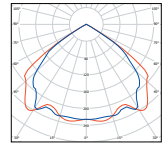

Downlight HD

Concept 230V square recessed downlight with electronic control gear

Silver

L 108 W 108 D 170	13W TC-TE GX24q-1		HD3156
□ 100x100			
L 150 W 150 D 220	18W TC-TE GX24q-2	LOR 72%	HD3157
□ 134x134			
L 180 W 180 D 127	2x26W TC-DE GX24q-3	LOR 59%	HD3158
□ 164x164			