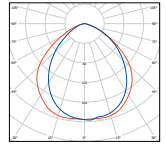

**Downlight Pro 211 Matt**

OMS 230V recessed downlight with matt reflector and electronic control gear

White

Ø 220 D 110 ⌀200	1x18W GX24q-2 TC-DE	LOR 53%	<b>505823</b>
Ø 220 D 110 ⌀200	1x26W GX24q-3 TC-TE	LOR 54%	<b>505840</b>
Ø 220 D 110 ⌀200	2x18W GX24d-2 TC-DE	LOR 58%	<b>505835</b>
Ø 220 D 110 ⌀200	2x26W GX24q-3 TC-TE	LOR 46%	<b>505853</b>