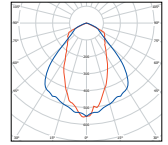

Fin HID

Unilamp IP65 wall washer with impact resistant clear safety tempered glass

Black / Graphite / Dark Grey / Aluminium Silver / White

W 250 H 206 D 405	70W HCI-TS RX7s	2300-5-3-731 (narrow beam)
W 250 H 206 D 405	70W HCI-TS RX7s	2300-7-3-731 (wide beam)
W 250 H 206 D 405	150W HCI-TS RX7s-24	2300-5-3-732 (narrow beam)
W 250 H 206 D 405	150W HCI-TS RX7s-24	2300-7-3-732 (wide beam)