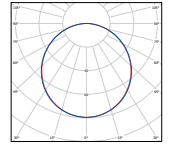

Type    A

**Flat FC55**

Wever & Ducre 230V square IP40 recessed wall/ceiling light

Satinised Polycarbonate

L 360 W 360 D 155 55W T5-FC 2GX13 LOR 23% **12810**

*Central plate made of MDF and can be painted in the same colour as the ceiling or wall.*