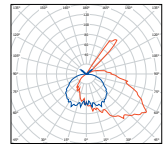

7621-0-3-753

Head components and wall bracket in high pressure die-cast aluminium. Other components in corrosion resistant, low copper extruded aluminium