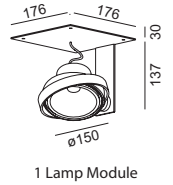

Type     A

**Hide AR111**

Wever & Ducre 12V recessed tilt downlight module

Silver / Matt White

L 176 W 176 D 137	100W AR111 G53	12735 (silver) 13735 (white)
L 380 W 176 D 137	2x100W AR111 G53	12736 (silver) 13736 (white)
L 570 W 1765 D 137	3x100W AR111 G53	12737 (silver) 13737 (white)

**Hide Recessed Box**

Wever & Ducre recessed housing for Hide module

*For AR111 & CDM-TC modules*

L 209 W 209 D 177	1 lamp - Large	12754
L 413 W 209 D 177	2 lamp - Large	12755
L 603 W 209 D 177	3 lamp - Large	12756