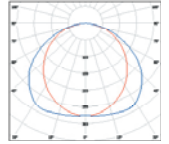

K Five Recessed K12

Concept recessed T5 luminaire with K12 diffuser

White

L 600 W 600 D 62	2x14/24W T5	161100
L 600 W 600 D 62	3x14/24W T5	161105
L 600 W 600 D 62	4x14/24W T5	161110
L 1200 W 150 D 62	1x28/54W T5	161115
L 1200 W 300 D 62	1x28/54W T5	161120
L 1200 W 300 D 62	2x28/54W T5	LOR 86% 161125
L 1200 W 600 D 62	2x28/54W T5	161130
L 1200 W 600 D 62	3x28/54W T5	161135
L 1200 W 600 D 62	4x28/54W T5	LOR 90% 161140