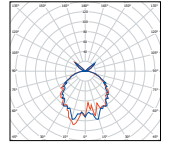

Head components and wall bracket in high pressure die-cast aluminium. Other components in corrosion resistant, low copper extruded aluminium

7622-0-3-753