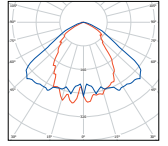

4271-2-3-724