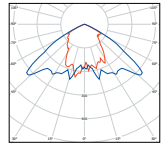

### Match Box Recessed Bi-Symmetric

Unilamp IP65 bi-symmetric recessed downlight with impact resistant clear safety tempered glass

Black / Graphite / Dark Grey / Aluminium Silver / White

L 614	W 464	D 185	250W HCl-T E40	7371-1-3-723 (concentrated)
L 614	W 464	D 185	250W HCl-T E40	7371-2-3-723 (diffused)
L 614	W 464	D 185	400W HQI-T E40	7371-1-3-724 (concentrated)
L 614	W 464	D 185	400W HQI-T E40	7371-2-3-724 (diffused)