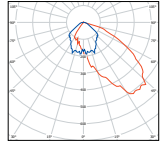

Match Box Wall Asymmetric

Unilamp IP65 asymmetric wall light with impact resistant clear safety tempered glass

Black / Graphite / Dark Grey / Aluminium Silver / White

W 400 H 185 D 745	250W HCI-T E40	7670-1-3-723 (concentrated)
W 400 H 185 D 745	250W HCI-T E40	7670-2-3-723 (diffused)
W 400 H 185 D 745	400W HQI-T E40	7670-1-3-724 (concentrated)
W 400 H 185 D 745	400W HQI-T E40	7670-2-3-724 (diffused)

Body in corrosion resistant, low copper extruded aluminium

7670-2-3-723