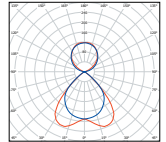

513633

Also available in continuous version