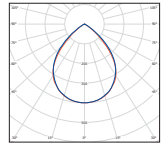

Modul Lambda PAR MAT-V

OMS suspended T5 linear fluorescent luminaire with satin matt, Miro5 crossblade louvre and intelligent ballast

Silver

Direct (Miro5 Reflex)

L 1206 W 118 D 58	1x28/54W T5	LOR 71% (28W) LOR 72% (54W)	513508
L 1506 W 118 D 58	1x35/49/80W T5	LOR 63% (35W) LOR 75% (49W)	513513
L 1206 W 118 D 58	2x28/54W T5	LOR 67% (28W) LOR 66% (54W)	513533
L 1506 W 118 D 58	2x35/49/80W T5	LOR 61% (35W) LOR 74% (49W)	513538

Direct / Indirect (Miro5)

L 1206 W 118 D 58	1x28/54W T5	LOR 68% (28W) LOR 74% (54W)	513608
L 1506 W 118 D 58	1x35/49/80W T5	LOR 72% (35W) LOR 82% (49W) LOR 76% (80W)	513613
L 1206 W 118 D 58	2x28/54W T5	LOR 75% (28W) LOR 74% (54W)	513633
L 1506 W 118 D 58	2x35/49/80W T5	LOR 76% (35W) LOR 81% (49W) LOR 76% (80W)	513638