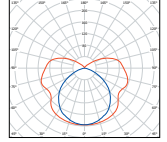

**Plast M**

OMS surface mounted IP40 linear fluorescent luminaire with prismatic UV stabilised polycarbonate diffuser and intelligent ballast

White

L 625 W 70 D 70	1x14/24W T5		514728
L 1255 W 70 D 70	1x28/54W T5	LOR 89% (28W)	514748
		LOR 85% (54W)	
L 1535 W 70 D 70	1x35/49/80W T5	LOR 82% (35W)	514753
		LOR 97% (49W)	
		LOR 89% (80W)	
L 625 W 150 D 70	2x14/24W T5		514763
L 1255 W 150 D 70	2x28/54W T5		514783
L 1535 W 150 D 70	2x35/49/80W T5		514788