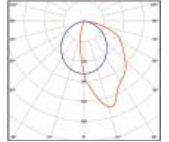

Relax Asymmetric

OMS recessed asymmetric T5 Luminaire with aluminium reflector

White

Polished Reflector

L 595 W 198 D 81	1x14/24W T5	LOR 71% (14W)	517058
L 595 W 198 D 81	2x14/24W T5		517078
L 1195 W 198 D 81	1x28/54W T5	LOR 67% (28W)	517068
		LOR 65% (54W)	
L 1195 W 198 D 81	2x28/54W T5	LOR 67% (28W)	517088
		LOR 65% (54W)	

Matt Reflector

L 595 W 198 D 81	1x14/24W T5		517059
L 595 W 198 D 81	2x14/24W T5		517079
L 1195 W 198 D 81	1x28/54W T5		517069
L 1195 W 198 D 81	2x28/54W T5		517089

517088