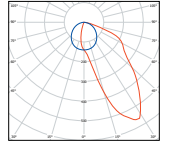

Relax Asymmetric

OMS recessed asymmetric T5 Luminaire with aluminium reflector

White

Polished Reflector

L 595 W 198 D 81	1x14/24W T5	LOR 71% (14W)	517058
L 595 W 198 D 81	2x14/24W T5		517078
L 1195 W 198 D 81	1x28/54W T5	LOR 67% (28W)	517068
		LOR 65% (54W)	
L 1195 W 198 D 81	2x28/54W T5	LOR 67% (28W)	517088
		LOR 65% (54W)	

Matt Reflector

L 595 W 198 D 81	1x14/24W T5		517059
L 595 W 198 D 81	2x14/24W T5		517079
L 1195 W 198 D 81	1x28/54W T5		517069
L 1195 W 198 D 81	2x28/54W T5		517089

517068