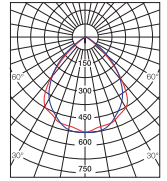

Matt Louvre

L 1200 W 112 D 70
L 1500 W 112 D 70

1x28/54w T5
1x35/49/80w T5

518983
519984

518982