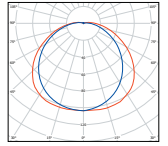

7010-0-3-428