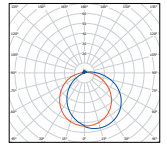

7016-0-3-428