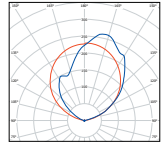

Saber Wall Washer Asymmetric

Unilamp IP65 asymmetric wall washer with impact resistant clear safety tempered glass

Black / Graphite / Dark Grey / Aluminium Silver / White

L 620 W 65 D 85	14W T5	8003-0-3-311
L 924 W 65 D 85	21W T5	8003-0-3-312
L 1219 W 65 D 85	28W T5	8003-0-3-313
L 1519 W 65 D 85	35W T5	8003-0-3-314