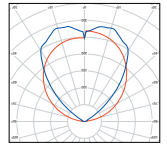

Type      A

**Saber Wall Washer**

Unilamp IP65 wall washer with impact resistant clear safety tempered glass

Black / Graphite / Dark Grey / Aluminium Silver / White

L 620	W 65	D 85	14W T5	8001-0-3-311
L 924	W 65	D 85	21W T5	8001-0-3-312
L 1219	W 65	D 85	28W T5	8001-0-3-313
L 1519	W 65	D 85	35W T5	8001-0-3-314