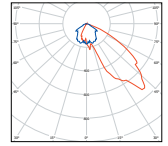

**Medium Sirocco Area Light Asymmetric**

Unilamp IP65 asymmetric area light with impact resistant clear safety tempered glass

Black / Graphite / Dark Grey / Aluminium Silver / White

*Head Dimensions*

W 380 H 180 D 550	150W HCI-TT E40	7250-1-3-722 (concentrated)
W 380 H 180 D 550	150W HCI-TT E40	7250-2-3-722 (diffused)
W 380 H 180 D 550	250W HCI-TS FC2	7250-1-3-733 (concentrated)
W 380 H 180 D 550	250W HCI-TS FC2	7250-2-3-733 (diffused)