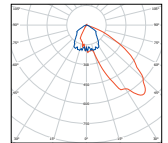

7250-2-3-733

Anchor Bolt Kit

Unilamp anchor bolt kit for bollards and post top lights. For concrete foundation installation

Head Dimensions

For Cone, Helios, Maranello, Stick, Pillar, Rector **9-2020-00**

Root Mount Kit

Unilamp anchor bolt kit for bollards and post top lights. For ground installation

Head Dimensions

For Cone, Helios, Maranello, Stick, Pillar, Rector **9-2060-00**

Body in high pressure die-cast aluminium

Unilamp Pole

Black / Graphite / Dark Grey / Aluminium Silver / White

For Sirocco and Match Box. With modification can be used for Cone, Helios and Maranello. (Hot dipped galvanised steel pole)

H 4000 Ø 102	9-1021
H 5000 Ø 102	9-1023
H 6000 Ø 102	9-1025

For Sirocco and Match Box. (Hot dipped galvanised steel pole)

H 6000 Ø 120	9-1036
H 7000 Ø 120	9-1037
H 8000 Ø 120	9-1038
H 9000 Ø 120	9-1039

*Die cast aluminium service door and mounting base with stainless steel fastner
Coated with polyester powder with UV stabilised additive*