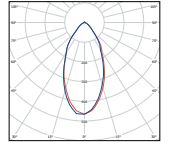

With Arm

Ø 140 H 171 D 970	35W HCI-T G12	5934-5-3-780 (narrow beam)
Ø 140 H 171 D 970	35W HCI-T G12	5934-7-3-780 (wide beam)
Ø 140 H 171 D 970	70W HCI-T G12	5934-5-3-781 (narrow beam)
Ø 140 H 171 D 970	70W HCI-T G12	5934-7-3-781 (wide beam)

Base Dimensions: L 171 W 101 D 56

Body in corrosion resistant high pressure die-cast aluminium

5933-5-3-781

5933-7-3-781