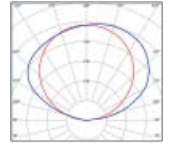

Indirect Module (max 5400mm sections)

L 596	2x14/24W T5	192650
L 896	2x21/39W T5	192660
L 1196	2x28/54W T5	192670
L 1496	2x35/49W T5	192680
L 496	2x80W T5	192690
L 596	3x14/24W T5	192700
L 896	3x21/39W T5	192710
L 1196	3x28/54W T5	192720
L 1496	3x35/49W T5	192730
L 1496	3x80W T5	192740

192630