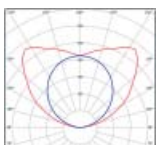

195097

System 210

Concept oval extruded aluminium profile

Powder Coated Black Texture, Palladium Silver, Silver Texture, White, White Texture and Raw

Main Profile	L p/m W 216 D 58	195000 (max 5400mm single sections)
Cover Profile	L p/m	195010
Endcaps	3mm	195020 (each)

Direct Module (max 5400mm sections)

Louvre

L 694	1x14/24W T5	195065
L 994	1x21/39W T5	195066
L 1294	1x28/54W T5	195067
L 1594	1x35/49/80W T5	195068
L 694	2x14/24W T5	195075
L 994	2x21/39W T5	195076
L 1294	2x28/54W T5	195077
L 1594	2x35/49W T5	195078
L 1594	2x80W T5	195079

Direct/Indirect Module (max 5400mm sections)

L 694	1x14/24W T5	195105
L 994	1x21/39W T5	195106
L 1294	1x28/54W T5	195107
L 1594	1x35/49/80W T5	195108
L 694	2x14/24W T5	195115
L 994	2x21/39W T5	195116
L 1294	2x28/54W T5	195117
L 1594	2x35/49W T5	195118
L 1594	2x80W T5	195119

Indirect Module (max 5400mm sections)

L 694	1x14/24W T5	195085
L 994	1x21/39W T5	195086
L 1294	1x28/54W T5	195087
L 1594	1x35/49/80W T5	195088
L 694	2x14/24W T5	195095
L 994	2x21/39W T5	195096
L 1294	2x28/54W T5	195097
L 1594	2x35/49W T5	195098
L 1594	2x80W T5	195099