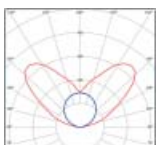

195088

System 210

Concept oval extruded aluminium profile

Powder Coated Black Texture, Palladium Silver, Silver Texture, White, White Texture and Raw

Main Profile	L p/m W 216 D 58	195000 (max 5400mm single sections)
Cover Profile	L p/m	195010
Endcaps	3mm	195020 (each)

Direct Module (max 5400mm sections)

Louvre

L 694	1x14/24W T5	195065
L 994	1x21/39W T5	195066
L 1294	1x28/54W T5	195067
L 1594	1x35/49/80W T5	195068
L 694	2x14/24W T5	195075
L 994	2x21/39W T5	195076
L 1294	2x28/54W T5	195077
L 1594	2x35/49W T5	195078
L 1594	2x80W T5	195079

Direct/Indirect Module (max 5400mm sections)

L 694	1x14/24W T5	195105
L 994	1x21/39W T5	195106
L 1294	1x28/54W T5	195107
L 1594	1x35/49/80W T5	195108
L 694	2x14/24W T5	195115
L 994	2x21/39W T5	195116
L 1294	2x28/54W T5	195117
L 1594	2x35/49W T5	195118
L 1594	2x80W T5	195119

Indirect Module (max 5400mm sections)

L 694	1x14/24W T5	195085
L 994	1x21/39W T5	195086
L 1294	1x28/54W T5	195087
L 1594	1x35/49/80W T5	195088
L 694	2x14/24W T5	195095
L 994	2x21/39W T5	195096
L 1294	2x28/54W T5	195097
L 1594	2x35/49W T5	195098
L 1594	2x80W T5	195099