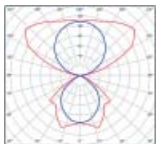

195117

System 210

Concept oval extruded aluminium profile

Powder Coated Black Texture, Palladium Silver, Silver Texture, White, White Texture and Raw

Main Profile	L p/m W 216 D 58	195000 (max 5400mm single sections)
Cover Profile	L p/m	195010
Endcaps	3mm	195020 (each)

Direct Module (max 5400mm sections)

Louvre

L 694	1x14/24W T5	195065
L 994	1x21/39W T5	195066
L 1294	1x28/54W T5	195067
L 1594	1x35/49/80W T5	195068
L 694	2x14/24W T5	195075
L 994	2x21/39W T5	195076
L 1294	2x28/54W T5	195077
L 1594	2x35/49W T5	195078
L 1594	2x80W T5	195079

Direct/Indirect Module (max 5400mm sections)

L 694	1x14/24W T5	195105
L 994	1x21/39W T5	195106
L 1294	1x28/54W T5	195107
L 1594	1x35/49/80W T5	195108
L 694	2x14/24W T5	195115
L 994	2x21/39W T5	195116
L 1294	2x28/54W T5	195117
L 1594	2x35/49W T5	195118
L 1594	2x80W T5	195119

Indirect Module (max 5400mm sections)

L 694	1x14/24W T5	195085
L 994	1x21/39W T5	195086
L 1294	1x28/54W T5	195087
L 1594	1x35/49/80W T5	195088
L 694	2x14/24W T5	195095
L 994	2x21/39W T5	195096
L 1294	2x28/54W T5	195097
L 1594	2x35/49W T5	195098
L 1594	2x80W T5	195099