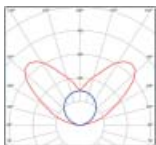

195087

System 210

Concept oval extruded aluminium profile

Powder Coated Black Texture, Palladium Silver, Silver Texture, White, White Texture and Raw

Main Profile	L p/m W 216 D 58	195000 (max 5400mm single sections)
Cover Profile	L p/m	195010
Endcaps	3mm	195020 (each)

Direct Module (max 5400mm sections)

Louvre

L 694	1x14/24W T5	195065
L 994	1x21/39W T5	195066
L 1294	1x28/54W T5	195067
L 1594	1x35/49/80W T5	195068
L 694	2x14/24W T5	195075
L 994	2x21/39W T5	195076
L 1294	2x28/54W T5	195077
L 1594	2x35/49W T5	195078
L 1594	2x80W T5	195079

Direct/Indirect Module (max 5400mm sections)

L 694	1x14/24W T5	195105
L 994	1x21/39W T5	195106
L 1294	1x28/54W T5	195107
L 1594	1x35/49/80W T5	195108
L 694	2x14/24W T5	195115
L 994	2x21/39W T5	195116
L 1294	2x28/54W T5	195117
L 1594	2x35/49W T5	195118
L 1594	2x80W T5	195119

Indirect Module (max 5400mm sections)

L 694	1x14/24W T5	195085
L 994	1x21/39W T5	195086
L 1294	1x28/54W T5	195087
L 1594	1x35/49/80W T5	195088
L 694	2x14/24W T5	195095
L 994	2x21/39W T5	195096
L 1294	2x28/54W T5	195097
L 1594	2x35/49W T5	195098
L 1594	2x80W T5	195099