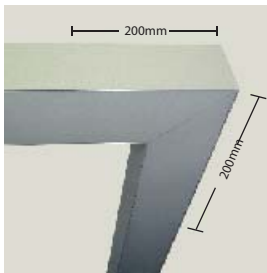

36 Reeded Diffuser, 85%

36 Wall Mount Bracket

36 Corner, 200mm x 200mm
Specify angle 190530

36 Wire suspension

System 36

Concept Extruded Aluminium Profile

Powder Coated Black Texture, Palladium Silver, Silver Texture, White, White Texture and Raw

Main Profile	L p/m W 36 D 62	190500
Cover Profile	L p/m	190520
Endcaps	3mm	190050

System 36 Direct Module (max 3600mm sections)

Frosted

L 600 W 36 D 72	1x14/24W T5	190560
L 900 W 36 D 72	1x21/39W T5	190562
L 1200 W 36 D 72	1x28/54W T5	190564
L 1500 W 36 D 72	1x35/49/80W T5	190566

190564

System 36 Accessories

Wall Mount Channel	W 30 H 57	190534	max 600mm centres
Corner Powdercoated	Axial L 200 W 70 D 62	190530	specify angle
Single Wire Suspension Grey	L 90-2000	190540	max 1800mm centres
Single Wire Suspension Grey	L 90-4000	190542	max 1800mm centres
Single Wire Suspension White	L 90-2000	190541	
Single Wire Suspension White	L 90-4000	190542	
3 Core Power Feed Wire	L p/m	98120	
5 Core Power Feed Wire	L p/m	98130	
9 Core Power Feed Wire	L p/m	98140	