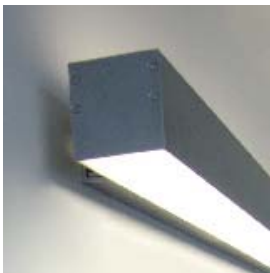

36 Reeded Diffuser, 85%

36 Wall Mount Bracket

36 Corner, 200mm x 200mm
Specify angle 190530

36 Wire suspension

System 36

Concept Extruded Aluminium Profile

Powder Coated Black Texture, Palladium Silver, Silver Texture, White, White Texture and Raw

Main Profile	L p/m W 36 D 62	190500
Cover Profile	L p/m	190520
Endcaps	3mm	190050

System 36 Direct Module (max 3600mm sections)

Frosted

L 600 W 36 D 72	1x14/24W T5	190560
L 900 W 36 D 72	1x21/39W T5	190562
L 1200 W 36 D 72	1x28/54W T5	190564
L 1500 W 36 D 72	1x35/49/80W T5	190566

190564

System 36 Accessories

Wall Mount Channel	W 30 H 57	190534	max 600mm centres
Corner Powdercoated	Axial L 200 W 70 D 62	190530	specify angle
Single Wire Suspension Grey	L 90-2000	190540	max 1800mm centres
Single Wire Suspension Grey	L 90-4000	190542	max 1800mm centres
Single Wire Suspension White	L 90-2000	190541	
Single Wire Suspension White	L 90-4000	190542	
3 Core Power Feed Wire	L p/m	98120	
5 Core Power Feed Wire	L p/m	98130	
9 Core Power Feed Wire	L p/m	98140	