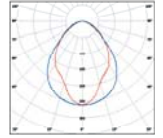

190564

System 36 Accessories

Wall Mount Channel	W 30 H 57	190534	max 600mm centres
Corner Powdercoated	Axial L 200 W 70 D 62	190530	specify angle
Single Wire Suspension Grey	L 90-2000	190540	max 1800mm centres
Single Wire Suspension Grey	L 90-4000	190542	max 1800mm centres
Single Wire Suspension White	L 90-2000	190541	
Single Wire Suspension White	L 90-4000	190542	
3 Core Power Feed Wire	L p/m	98120	
5 Core Power Feed Wire	L p/m	98130	
9 Core Power Feed Wire	L p/m	98140