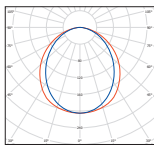

191107

191102

191062

191067

System 71, System 71R, System 71H

Concept extruded aluminium profile

Powder Coated Black Texture, Palladium Silver, Silver Texture, White, White Texture and Raw

System 71 Main Profile	L p/m W 70 D 72	191000
System 71R Main Profile	L p/m W 88 D 72	191002
System 71H Main Profile	L p/m W 70 D 104	192000
Cover Profile	L p/m	191010
Endcaps	3mm	191020
Recessed Encaps	2mm (10mm flange)	191024