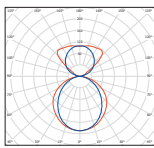

191102

System 71, System 71R, System 71H

Concept extruded aluminium profile

Powder Coated Black Texture, Palladium Silver, Silver Texture, White, White Texture and Raw

System 71 Main Profile	L p/m W 70 D 72	191000
System 71R Main Profile	L p/m W 88 D 72	191002
System 71H Main Profile	L p/m W 70 D 104	192000
Cover Profile	L p/m	191010
Endcaps	3mm	191020
Recessed Encaps	2mm (10mm flange)	191024

System 71, Direct Module (max 5400mm sections)

		<i>Frosted</i>	<i>Louvre</i>	<i>Opal</i>
L 594	1x14/24W T5	191060	191065	191120
L 894	1x21/39W T5	191061	191066	191121
L 1194	1x28/54W T5	191062	191067	191122
L 1494	1x35/49/80W T5	191063	191068	191123

System 71 Direct/Indirect Module (max 3600mm sections)

L 1194	1x14/24W T5	191100	191105	191150
L 1494	1x21/39W T5	191101	191106	191151
L 1794	1x28/54W T5	191102	191107	191152
L 2094	1x35/49/80W T5	191103	191108	191153

System 71H Direct Module (max 5400mm sections)

L 594	1x14/24W T5	192060	192065	192120
L 894	1x21/39W T5	192061	192066	192121
L 1194	1x28/54W T5	192062	192067	192122
L 1494	1x35/49/80W T5	192063	192068	192123

System 71H Direct/Indirect Module (max 5400mm sections)

L 594	2x14/24W T5	192110	192115	192170
L 894	2x21/39W T5	192111	192116	192171
L 1194	2x28/54W T5	192112	192117	192172
L 1494	2x35/49W T5	192113	192118	192173
L 1494	2x80W T5	192114	192119	192174

System 71H Indirect Module (max 5400mm sections)

L 894	1x14/24W T5	192080	192085	192140
L 1194	1x21/39W T5	192081	192086	192141
L 1494	1x28/54W T5	192082	192087	192142
L 1794	1x35/49/80W T5	192083	192088	192143