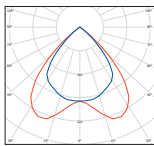

191107

191102

191062

191067

System 71, System 71R, System 71H

Concept extruded aluminium profile

Powder Coated Black Texture, Palladium Silver, Silver Texture, White, White Texture and Raw

System 71 Main Profile	L p/m W 70 D 72	191000
System 71R Main Profile	L p/m W 88 D 72	191002
System 71H Main Profile	L p/m W 70 D 104	192000
Cover Profile	L p/m	191010
Endcaps	3mm	191020
Recessed Encaps	2mm (10mm flange)	191024