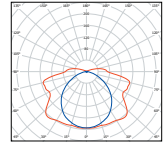

Tornado PC

OMS surface mounted IP65 linear fluorescent luminaire with prismatic UV stabilised polycarbonate diffuser and intelligent ballast

Grey

L 660 W 100 D 101	1x14/24W T5		520073
L 1270 W 100 D 101	1x28/54W T5	LOR 92% (28W)	520113
		LOR 94% (54W)	
L 1570 W 100 D 101	1x35/49/80W T5	LOR 84% (35W)	520123
		LOR 97% (49W)	
		LOR 91% (80W)	
L 660 W 160 D 101	2x14/24W T5	LOR 91% (14W)	520143
L 1270 W 160 D 101	2x28/54W T5	LOR 83% (24W)	520178
		LOR 86% (28W)	
		LOR 87% (54W)	
L 1570 W 160 D 101	2x35/49/80W T5	LOR 75% (35W)	520183
		LOR 84% (49W)	
		LOR 75% (80W)	
L 1270 W 160 D 101	3x28W T5	LOR 78% (28W)	520195
L 1570 W 160 D 101	3x35W T5	LOR 71% (35W)	520200