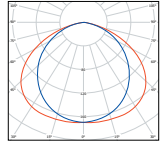

Tornado Stainless Steel

OMS surface mounted IP65 linear fluorescent stainless steel luminaire with hardened glass diffuser and intelligent ballast

Stainless Steel + Glass (sandblasted on sides)

L 660 W 100 D 101	1x14/24W T5	521063
L 1270 W 100 D 101	1x28/54W T5	521068
L 1570 W 160 D 101	1x35/49/80W T5	521073
L 660 W 160 D 101	2x14/24W T5	521078
L 1270 W 160 D 101	2x28/54W T5	521083