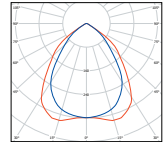

**X Beam**

Wever & Ducré IP55 projector light with impact resistant safety tempered glass and 0-110° tilt

Silver

L 158 W 158 H 200	35W HQI-T G12	17665 (clear)
L 158 W 158 H 200	70W HQI-T G12	17670 (clear)
L 158 W 158 H 200	70W HCI-TS RX7s	17675 (frosted)